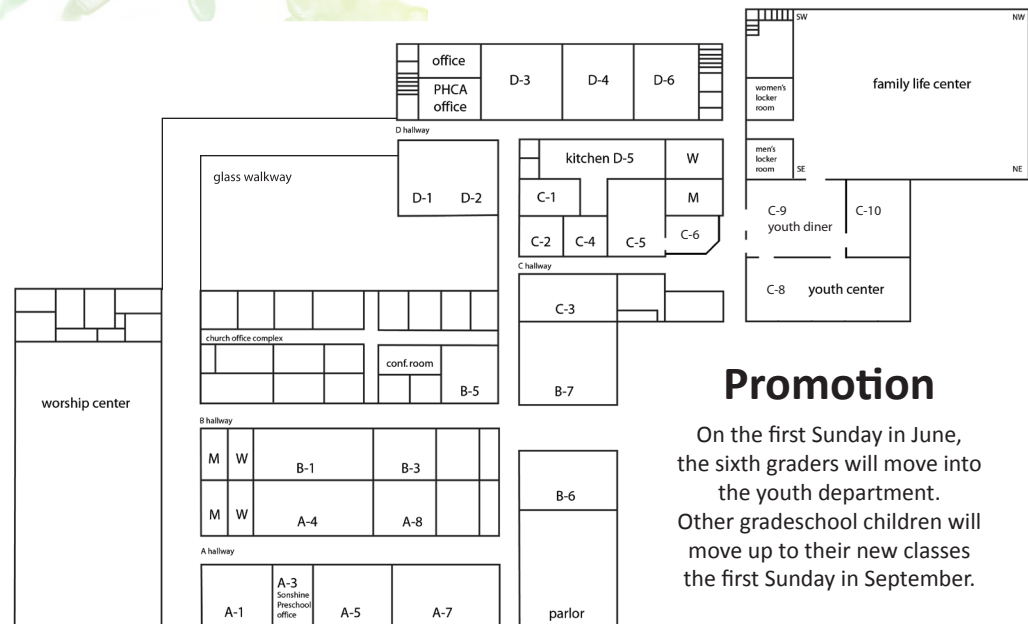

11:00am Children's Church

Nursery (newborn to 1 year) A-8

Toddlers (1 year) B-3

2 to 3 years A-4

4 to 5 years A-7

and Kindergarten A-7

Grades 1 through 4 Youth Center (C-8 and 9)

Youth Center (C-8 and 9)

(C-8 and 9)

(Once dismissed from the 11:00am worship service)

Treasure Cove is the hub of our ministry to children with special needs. This room is designed to meet the needs of children through elementary age. Our trained volunteers lovingly care for each child while sharing truths from God's Word. Join us every Sunday in Treasure Cove (B-1) at 9:30 and 11:00am.